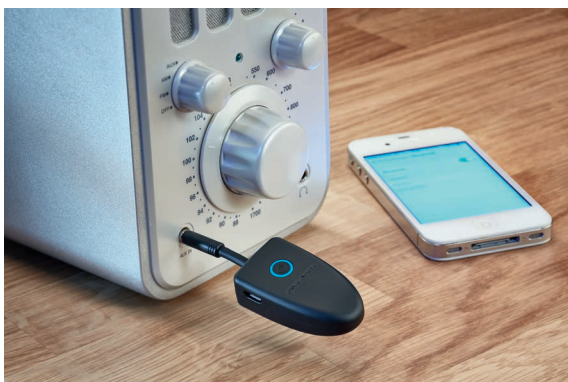

**AUDIO
EQUIP
EXCELLENCE**

RECEIVER FOR BLUETOOTH SIGNALS

BTX 1000

MSRP (19%): 79.99

If you own high-quality hi-fi equipment, you really don't want to miss out on the acoustic power of audiophile components. But, on the other hand, sometimes you just want to be as wirelessly free as young people are today with their smartphones and tablet PCs that they always have with them and that deliver music to Bluetooth-capable devices without the need for annoying cables. With the BTX 1000, Oehlbach has introduced the perfect tool for combining the classical world of hi-fi with the modern world of music streaming. This compact Bluetooth receiver may be connected directly to the 3.5 mm line-in, stereo cinch and AUX connectors on stereo and loudspeaker systems and so turn them into Bluetooth-capable components. Which means you'll be able to use your existing hi-fi set-up to play your entire digital library at the highest of qualities. The Bluetooth receiver will also allow you to enjoy music wirelessly on high-quality headphones with 3.5 mm jacks. Oehlbach has used the latest aptX technology to build the BTX 1000 to ensure that it delivers outstanding clarity, performance and transparency in CD quality without any loss in quality. Oehlbach's BTX 1000 also features a comfortable 10-metre range and a battery life that lasts up to 10 hours.

The Bluetooth receiver may be charged from any normal USB port using the supplied charging cable. It does not come with its own power adapter.

Jack Plug

SIGNAL DIRECTION

Uni-Directorate
**24ct
GOLD**

Qualcomm aptX and the aptX logos are owned by Qualcomm Technologies, Inc. and/or its subsidiaries. Use is granted. The Bluetooth® word mark and logos are registered trademarks owned by the Bluetooth SIG, Inc. and any use of such marks by Oehlbach is under license. Other trademarks and trade names are those of their respective owners.