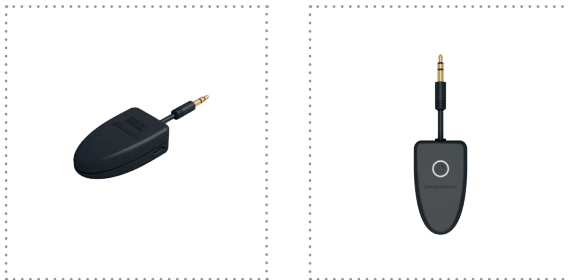

Jack Plug

SIGNAL DIRECTION

Uni-Directorate

**24ct
GOLD**

Qualcomm aptX and the aptX logos are owned by Qualcomm Technologies, Inc. and/or its subsidiaries. Use is granted. The Bluetooth® word mark and logos are registered trademarks owned by the Bluetooth SIG, Inc. and any use of such marks by Oehlbach is under license. Other trademarks and trade names are those of their respective owners.