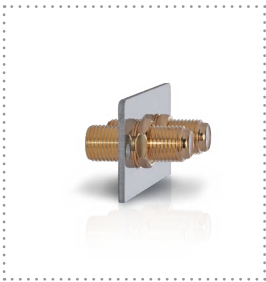

SAT-MULTIMEDIA-USE WITH GENDERCHANGER

MMT-G SAT

MSRP (19%): 31.00

SAT multimedia tray designed as a gender changer, i.e. two F-plug sockets are located both on the front and rear of the tray. This design helps reduce the time required for installation at site due to the fact that only the preassembled SAT cable needs to be plugged in. In combination with the mounting frame, any two multimedia trays (alternatively one tray combined with a blind cover) may be used for each frame with the internal dimensions of 50x50 mm. Two F-plugs included.

packaging size	30mm / 145mm / 145mm
Weight (net)	110 g
Features	24kt gold plated contacts , Reliable contact
Colour	Silver

item no.	Color	EAN	MSRP (19%)
8849	Silver	4003635088494	31.00 €

Item No. 8849